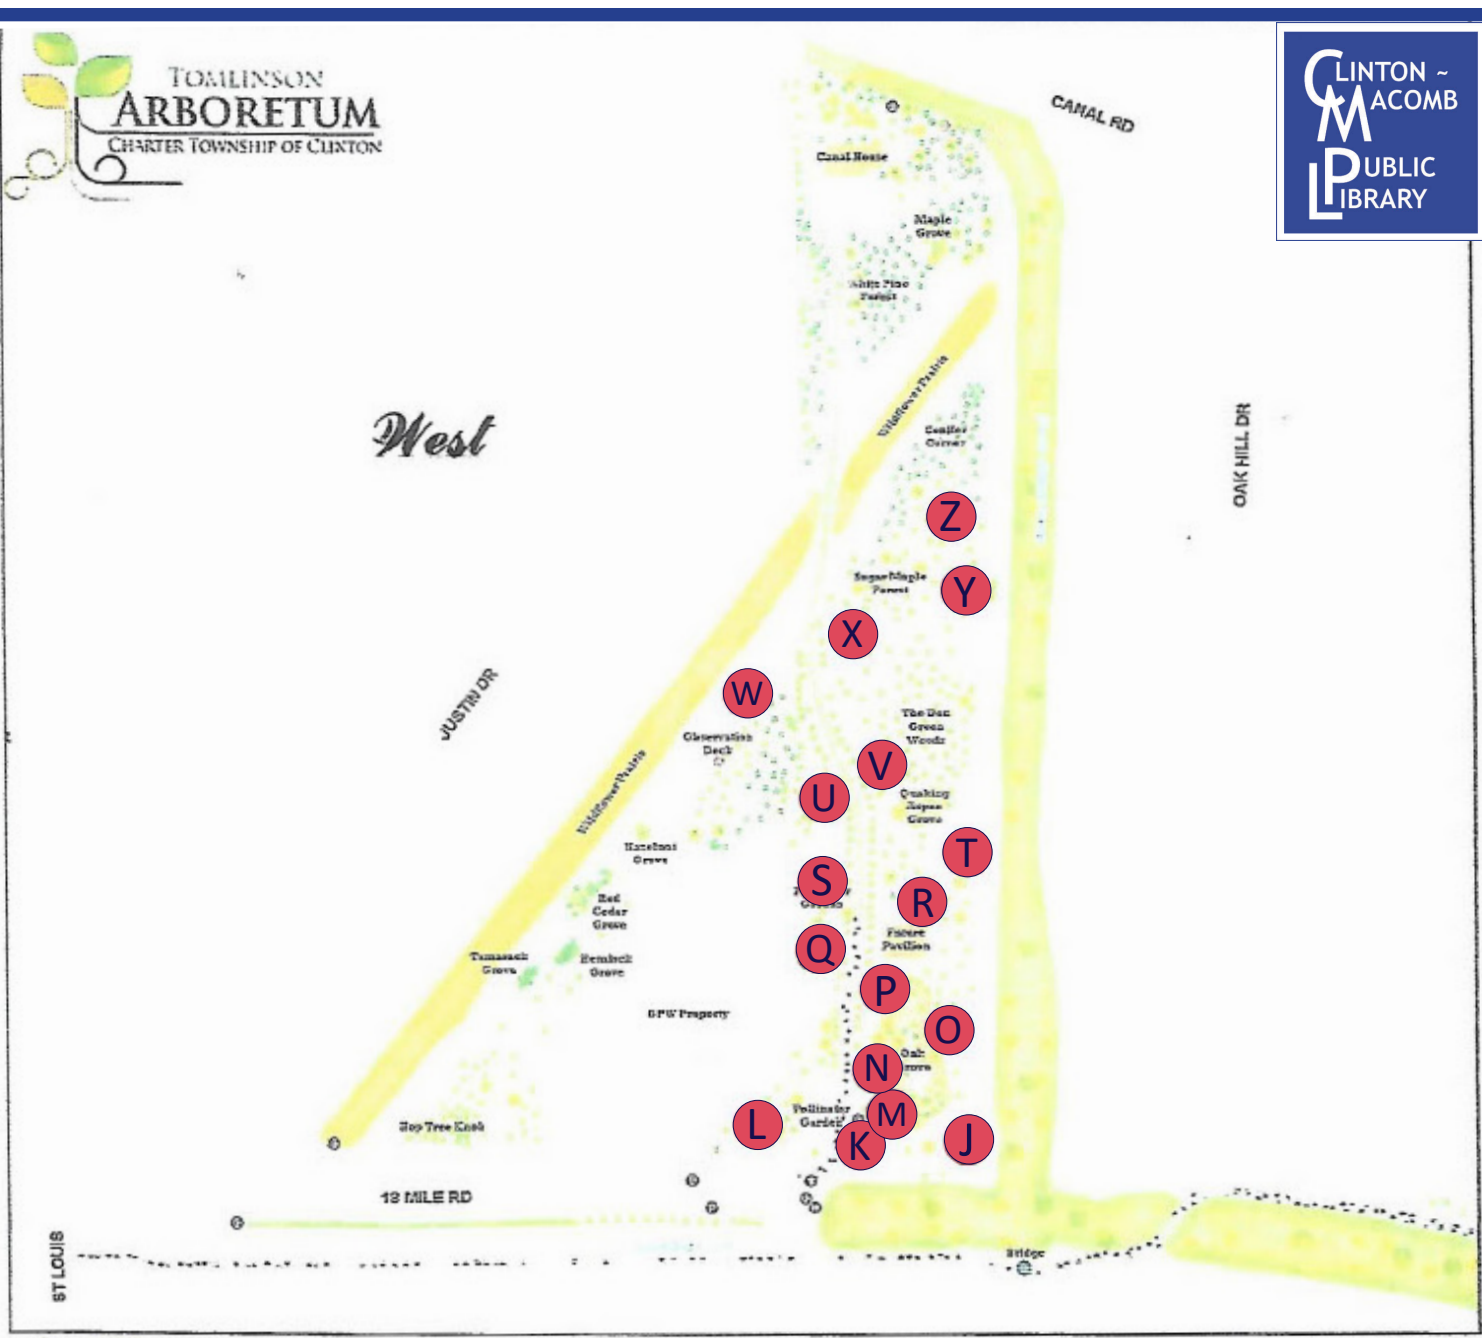

Tomlinson Arboretum and Clinton-Macomb Public Library **2022 POETRY WALK LIST**

- A. A Tree by Scarlett Russell
- B. A Tree Haiku by Gideon Thenn
- C. The Love of Trees by Nadia Deeb
- D. The Dance of the Trees by Elyse Thenn
- E. Seasons of Trees by Caleb Thenn
- F. Dark-eyed Junco by Joan Zeller Bonin
- G. This Sort of Thing Happens All the Time by Maggie Smith
- H. Remember by Joy Harjo
- I. Today, When I could Do Nothing by Jane Hirshfield
- J. The Lesser Goldfinch by Connie Wanek
- K. Love and Friendship by Emily Brontë
- L. From Blossoms by Li-Young Lee
- M. A Walk with Me by Gwen Frostic
- N. To Make a Prairie & If I Can Stop One
Heart From Breaking by Emily Dickinson
- O. The Tables Turned by William Wordsworth
- P. Growing Apples by Nancy Miller Gomez
- Q. The Little Elf-Man by John Kendrick Bangs
- R. Promise by Barbara Crooker
- S. Love by Tymoteusz Karpowicz
- T. Amends to Nature by Arthur Symons
- U. The Secret Song by Margaret Wise Brown
- V. Deep in the Quiet Wood by James Weldon
Johnson
- W. Silver by Walter de la Mare
- X. Invitation to Love by Paul Laurence Dunbar
- Y. In Summer Twilight by Joshua Henry Jones, Jr.
- Z. Rainbows by Khalil Gibran

● Bench Locations & Poem Locations